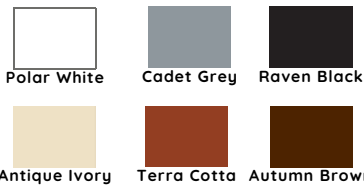

WIDE RANGE OF COLOURS

POSTS AVAILABLE

posts required for projections 4' or over